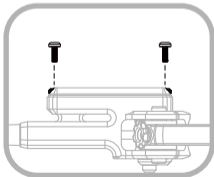

- Item Name: Oil Plug Bolt
- Torque: 2-3N·m
- Tool: T10 Torx Screwdriver

- Item Name: Oil Plug Bolt
- Torque: 2-3N·m
- Tool: T10 Torx Screwdriver

Product Name: **Titanium Ti Bolt Upgrade Kit (U4/S4)**

Product Type: **Titanium Ti Bolt**

4

- Item Name:
Oil Reservoir Cap Set Bolt*
- Torque: **2-3N·m**
- Tool: **T10 Torx Screwdriver**

4

*It is recommended to use Loctite when installing these bolts

5

- Item Name:
Clamp Set Bolt (Long)
- Torque: **2-3N·m**
- Tool: **3mm Hex Wrench**