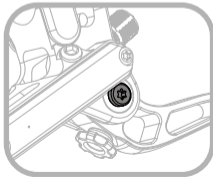

- Item Name: **Banjo Bolt**
- Torque: **4-5N·m**
- Tool: **T15 Torx Screwdriver**

- Item Name: **Lever Blade Set Bolt***
- Torque: **2-3N·m**
- Tool: **T15 Torx Screwdriver**

*It is recommended to use Loctite when installing these bolts

4

- Item Name:
Oil Reservoir Cap Set Bolt*
- Torque: **2-3N·m**
- Tool: **T10 Torx Screwdriver**

4

*It is recommended to use Loctite when installing these bolts

5

- Item Name:
Clamp Set Bolt (Long)
- Torque: **2-3N·m**
- Tool: **3mm Hex Wrench**

5

Product Name: **Titanium Ti Bolt Upgrade Kit (U4/S4)**

Product Type: **Titanium Ti Bolt**

- Item Name:
Clamp Set Bolt (Short)
- Torque: **2-3N·m**
- Tool: **3mm Hex Wrench**

- Item Name:
Caliper Set Bolt*
- Torque: **17N·m**
- Tool: **T30 Torx Screwdriver**