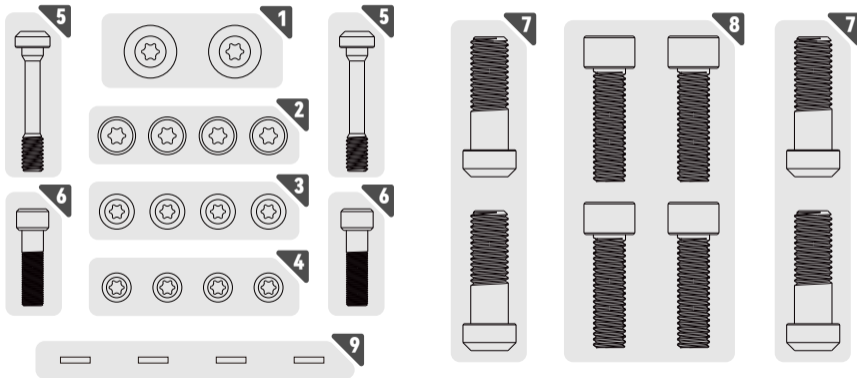

USER MANUAL

Titanium Ti Bolt Upgrade Kit (U4/S4)

Product Name: Titanium Ti Bolt Upgrade Kit (U4/S4)

Product Type: Titanium Ti Bolt

Product Name: **Titanium Ti Bolt Upgrade Kit (U4/S4)**

Product Type: **Titanium Ti Bolt**

- Item Name: **Banjo Bolt**
- Torque: **4-5N·m**
- Tool: **T15 Torx Screwdriver**

- Item Name: **Lever Blade Set Bolt***
- Torque: **2-3N·m**
- Tool: **T15 Torx Screwdriver**

*It is recommended to use Loctite when installing these bolts

4

- Item Name:
Oil Reservoir Cap Set Bolt*
- Torque: **2-3N·m**
- Tool: **T10 Torx Screwdriver**

4

*It is recommended to use Loctite when installing these bolts

5

- Item Name:
Clamp Set Bolt (Long)
- Torque: **2-3N·m**
- Tool: **3mm Hex Wrench**

5

Product Name: **Titanium Ti Bolt Upgrade Kit (U4/S4)**

Product Type: **Titanium Ti Bolt**

- Item Name:
Clamp Set Bolt (Short)
- Torque: **2-3N·m**
- Tool: **3mm Hex Wrench**

- Item Name:
Caliper Set Bolt*
- Torque: **17N·m**
- Tool: **T30 Torx Screwdriver**