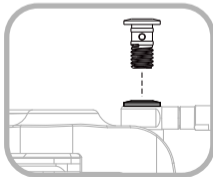

- Item Name: **Banjo Bolt**
- Torque: **4-5N·m**
- Tool: **T15 Torx Screwdriver**

- Item Name: **Lever Blade Set Bolt***
- Torque: **2-3N·m**
- Tool: **T15 Torx Screwdriver**

*It is recommended to use Loctite when installing these bolts