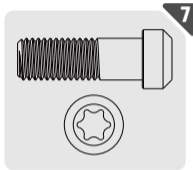

- Item Name: Oil Plug Bolt
- Torque: 2-3N·m
- Tool: T10 Torx Screwdriver

- Item Name: Oil Plug Bolt
- Torque: 2-3N·m
- Tool: T10 Torx Screwdriver

Product Name: **Titanium Ti Bolt Upgrade Kit (U4/S4)**

Product Type: **Titanium Ti Bolt**

4

- Item Name:
Oil Reservoir Cap Set Bolt*
- Torque: **2-3N·m**
- Tool: **T10 Torx Screwdriver**

4

*It is recommended to use Loctite when installing these bolts

5

- Item Name:
Clamp Set Bolt (Long)
- Torque: **2-3N·m**
- Tool: **3mm Hex Wrench**

5

Product Name: **Titanium Ti Bolt Upgrade Kit (U4/S4)**

Product Type: **Titanium Ti Bolt**

- Item Name:
Clamp Set Bolt (Short)
- Torque: **2-3N·m**
- Tool: **3mm Hex Wrench**

- Item Name:
Caliper Set Bolt*
- Torque: **17N·m**
- Tool: **T30 Torx Screwdriver**

*It is recommended to use Loctite when installing these bolts

Product Name: **Titanium Ti Bolt Upgrade Kit (U4/S4)**

Product Type: **Titanium Ti Bolt**

- Item Name:
Caliper Mounting Bolt
- Torque: **6-8N·m**
- Tool: **5mm Hex Wrench**