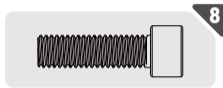

5

Product Name: **Titanium Ti Bolt Upgrade Kit (U4/S4)**

Product Type: **Titanium Ti Bolt**

- Item Name:
Clamp Set Bolt (Short)
- Torque: **2-3N·m**
- Tool: **3mm Hex Wrench**

- Item Name:
Caliper Set Bolt*
- Torque: **17N·m**
- Tool: **T30 Torx Screwdriver**

*It is recommended to use Loctite when installing these bolts

Product Name: **Titanium Ti Bolt Upgrade Kit (U4/S4)**

Product Type: **Titanium Ti Bolt**

- Item Name:
Caliper Mounting Bolt
- Torque: **6-8N·m**
- Tool: **5mm Hex Wrench**