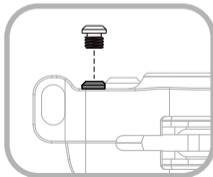

- Item Name: **Banjo Bolt**
- Torque: **4-5N·m**
- Tool: **T15 Torx Screwdriver**

- Item Name: **Lever Blade Set Bolt***
- Torque: **2-3N·m**
- Tool: **T15 Torx Screwdriver**

*It is recommended to use Loctite when installing these bolts

- Item Name: Oil Plug Bolt
- Torque: 2-3N·m
- Tool: T10 Torx Screwdriver

- Item Name: Oil Plug Bolt
- Torque: 2-3N·m
- Tool: T10 Torx Screwdriver

Product Name: **Titanium Ti Bolt Upgrade Kit (U4/S4)**

Product Type: **Titanium Ti Bolt**

4

- Item Name:
Oil Reservoir Cap Set Bolt*
- Torque: **2-3N·m**
- Tool: **T10 Torx Screwdriver**

4

*It is recommended to use Loctite when installing these bolts

5

- Item Name:
Clamp Set Bolt (Long)
- Torque: **2-3N·m**
- Tool: **3mm Hex Wrench**