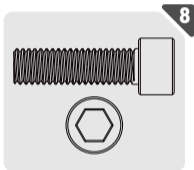

4

- Item Name:
Oil Reservoir Cap Set Bolt*
- Torque: **2-3N·m**
- Tool: **T10 Torx Screwdriver**

4

*It is recommended to use Loctite when installing these bolts

5

- Item Name:
Clamp Set Bolt (Long)
- Torque: **2-3N·m**
- Tool: **3mm Hex Wrench**

5

Product Name: **Titanium Ti Bolt Upgrade Kit (U4/S4)**

Product Type: **Titanium Ti Bolt**

- Item Name:
Clamp Set Bolt (Short)
- Torque: **2-3N·m**
- Tool: **3mm Hex Wrench**

- Item Name:
Caliper Set Bolt*
- Torque: **17N·m**
- Tool: **T30 Torx Screwdriver**

*It is recommended to use Loctite when installing these bolts

Product Name: **Titanium Ti Bolt Upgrade Kit (U4/S4)**

Product Type: **Titanium Ti Bolt**

- Item Name:
Caliper Mounting Bolt
- Torque: **6-8N·m**
- Tool: **5mm Hex Wrench**