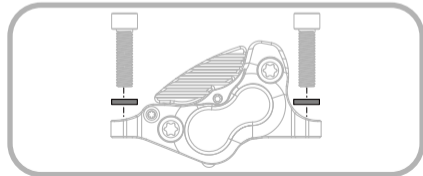

5

Product Name: **Titanium Ti Bolt Upgrade Kit (U4/S4)**

Product Type: **Titanium Ti Bolt**

- Item Name:
Clamp Set Bolt (Short)
- Torque: **2-3N·m**
- Tool: **3mm Hex Wrench**

- Item Name:
Caliper Set Bolt*
- Torque: **17N·m**
- Tool: **T30 Torx Screwdriver**

*It is recommended to use Loctite when installing these bolts

Product Name: **Titanium Ti Bolt Upgrade Kit (U4/S4)**

Product Type: **Titanium Ti Bolt**

- Item Name:
Caliper Mounting Bolt
- Torque: **6-8N·m**
- Tool: **5mm Hex Wrench**

- Item Name:
Caliper Mounting Bolt Washer
- Torque: **With part 8**
- Tool: **With part 8**

LEWIS

**ALL FOR
CYCLING
EXPERIENCE**

POWERED BY:

Website: www.lewisbike.com