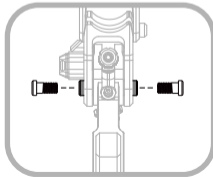

- Item Name: **Banjo Bolt**
- Torque: **4-5N·m**
- Tool: **T15 Torx Screwdriver**

- Item Name: **Lever Blade Set Bolt***
- Torque: **2-3N·m**
- Tool: **T15 Torx Screwdriver**

*It is recommended to use Loctite when installing these bolts

- Item Name: Oil Plug Bolt
- Torque: 2-3N·m
- Tool: T10 Torx Screwdriver

- Item Name: Oil Plug Bolt
- Torque: 2-3N·m
- Tool: T10 Torx Screwdriver

Product Name: **Titanium Ti Bolt Upgrade Kit (U4/S4)**

Product Type: **Titanium Ti Bolt**

4

- Item Name:
Oil Reservoir Cap Set Bolt*
- Torque: **2-3N·m**
- Tool: **T10 Torx Screwdriver**

4

*It is recommended to use Loctite when installing these bolts

5

- Item Name:
Clamp Set Bolt (Long)
- Torque: **2-3N·m**
- Tool: **3mm Hex Wrench**

5

Product Name: **Titanium Ti Bolt Upgrade Kit (U4/S4)**

Product Type: **Titanium Ti Bolt**

- Item Name:
Clamp Set Bolt (Short)
- Torque: **2-3N·m**
- Tool: **3mm Hex Wrench**

- Item Name:
Caliper Set Bolt*
- Torque: **17N·m**
- Tool: **T30 Torx Screwdriver**