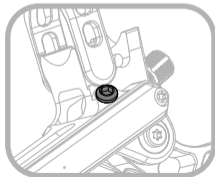

- ·Item Name: Oil Plug Bolt
- ·Torque: 2-3N·m
- ·Tool: T10 Torx Screwdriver