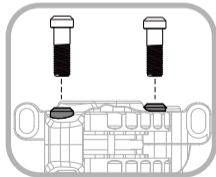

5

Product Name: **Titanium Ti Bolt Upgrade Kit (U4/S4)**

Product Type: **Titanium Ti Bolt**

- Item Name:
Clamp Set Bolt (Short)
- Torque: **2-3N·m**
- Tool: **3mm Hex Wrench**

- Item Name:
Caliper Set Bolt*
- Torque: **17N·m**
- Tool: **T30 Torx Screwdriver**

*It is recommended to use Loctite when installing these bolts

Product Name: **Titanium Ti Bolt Upgrade Kit (U4/S4)**

Product Type: **Titanium Ti Bolt**

- Item Name:
Caliper Mounting Bolt
- Torque: **6-8N·m**
- Tool: **5mm Hex Wrench**