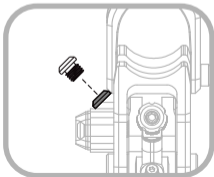

- Item Name: **Banjo Bolt**
- Torque: **4-5N·m**
- Tool: **T15 Torx Screwdriver**

- Item Name: **Lever Blade Set Bolt***
- Torque: **2-3N·m**
- Tool: **T15 Torx Screwdriver**

*It is recommended to use Loctite when installing these bolts

- Item Name: Oil Plug Bolt
- Torque: 2-3N·m
- Tool: T10 Torx Screwdriver

- Item Name: Oil Plug Bolt
- Torque: 2-3N·m
- Tool: T10 Torx Screwdriver

Product Name: **Titanium Ti Bolt Upgrade Kit (U4/S4)**

Product Type: **Titanium Ti Bolt**

4

- Item Name:
Oil Reservoir Cap Set Bolt*
- Torque: **2-3N·m**
- Tool: **T10 Torx Screwdriver**

4

*It is recommended to use Loctite when installing these bolts

5

- Item Name:
Clamp Set Bolt (Long)
- Torque: **2-3N·m**
- Tool: **3mm Hex Wrench**