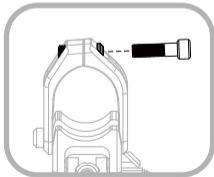

5

Product Name: **Titanium Ti Bolt Upgrade Kit (U4/S4)**

Product Type: **Titanium Ti Bolt**

- Item Name:
Clamp Set Bolt (Short)
- Torque: **2-3N·m**
- Tool: **3mm Hex Wrench**

- Item Name:
Caliper Set Bolt*
- Torque: **17N·m**
- Tool: **T30 Torx Screwdriver**

*It is recommended to use Loctite when installing these bolts

Product Name: **Titanium Ti Bolt Upgrade Kit (U4/S4)**

Product Type: **Titanium Ti Bolt**

- Item Name:
Caliper Mounting Bolt
- Torque: **6-8N·m**
- Tool: **5mm Hex Wrench**