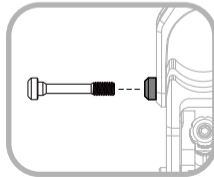

4

- Item Name:
Oil Reservoir Cap Set Bolt*
- Torque: **2-3N·m**
- Tool: **T10 Torx Screwdriver**

4

*It is recommended to use Loctite when installing these bolts

5

- Item Name:
Clamp Set Bolt (Long)
- Torque: **2-3N·m**
- Tool: **3mm Hex Wrench**

5

Product Name: **Titanium Ti Bolt Upgrade Kit (U4/S4)**

Product Type: **Titanium Ti Bolt**

- Item Name:
Clamp Set Bolt (Short)
- Torque: **2-3N·m**
- Tool: **3mm Hex Wrench**

- Item Name:
Caliper Set Bolt*
- Torque: **17N·m**
- Tool: **T30 Torx Screwdriver**