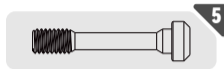

5

- Item Name:
  Clamp Set Bolt (Long)
- Torque: **2-3N·m**
- Tool: **3mm Hex Wrench**