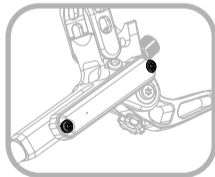

- Item Name: **Banjo Bolt**
- Torque: **4-5N·m**
- Tool: **T15 Torx Screwdriver**

- Item Name: **Lever Blade Set Bolt***
- Torque: **2-3N·m**
- Tool: **T15 Torx Screwdriver**

*It is recommended to use Loctite when installing these bolts

- Item Name: Oil Plug Bolt
- Torque: 2-3N·m
- Tool: T10 Torx Screwdriver

- Item Name: Oil Plug Bolt
- Torque: 2-3N·m
- Tool: T10 Torx Screwdriver

Product Name: **Titanium Ti Bolt Upgrade Kit (U4/S4)**

Product Type: **Titanium Ti Bolt**

4

- Item Name:
Oil Reservoir Cap Set Bolt*
- Torque: **2-3N·m**
- Tool: **T10 Torx Screwdriver**

4

*It is recommended to use Loctite when installing these bolts

5

- Item Name:
Clamp Set Bolt (Long)
- Torque: **2-3N·m**
- Tool: **3mm Hex Wrench**

5

Product Name: **Titanium Ti Bolt Upgrade Kit (U4/S4)**

Product Type: **Titanium Ti Bolt**

- Item Name:
Clamp Set Bolt (Short)
- Torque: **2-3N·m**
- Tool: **3mm Hex Wrench**

- Item Name:
Caliper Set Bolt*
- Torque: **17N·m**
- Tool: **T30 Torx Screwdriver**