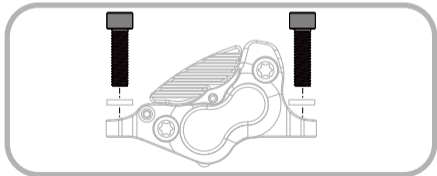

Product Name: **Titanium Ti Bolt Upgrade Kit (U4/S4)**

Product Type: **Titanium Ti Bolt**

- ·Item Name:
  Caliper Mounting Bolt
- ·Torque: **6-8N·m**
- ·Tool: **5mm Hex Wrench**

- ·Item Name:
  Caliper Mounting Bolt Washer
- ·Torque: **With part 8**
- ·Tool: **With part 8**